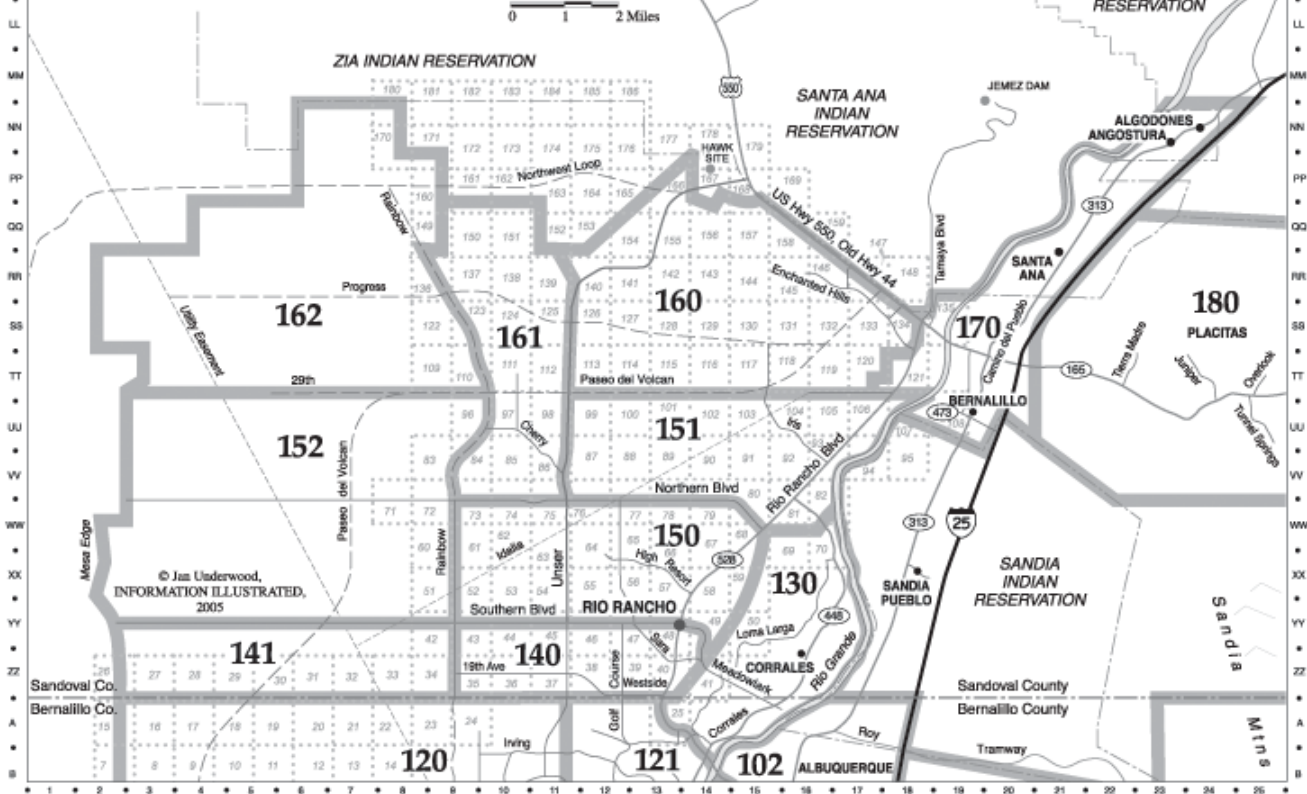

RIO RANCHO and Southern Sandoval County

Legend
 Old Zone Atlas Grid
 Rio Rancho Zone Atlas

© Jim Underwood, INFORMATION ILLUSTRATED, 2005